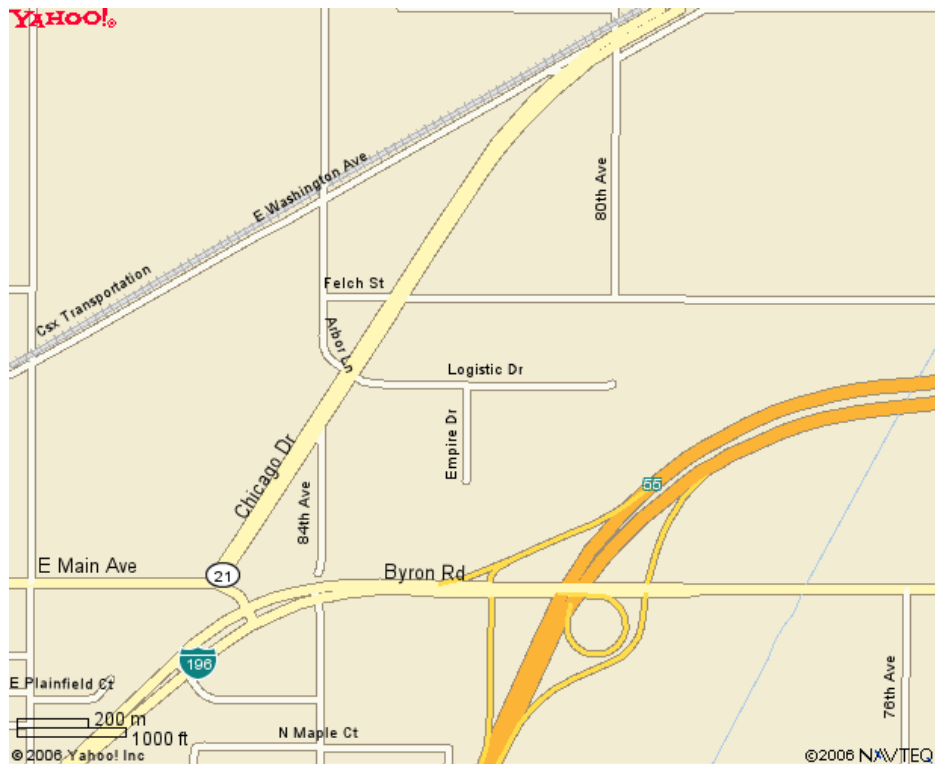

ADDRESS: **8191 Logistic Drive, Zeeland, MI 49464**

DRIVING DIRECTIONS: **via I-196 N (WSW of Grand Rapids, MI)**

- (1)** From I-196 N, take Exit 55.
- (2)** Turn left off exit onto Byron Road
- (3)** At 2nd light, turn right.
- (4)** At next light, turn right on Chicago Drive. -
Go 0.75 miles.
- (5)** Turn right on Logistic Drive.
- (6)** EX-FACTORY facility is the 3rd
building on the right.
- (7)** Pull into the driveway and parking
area between the 2nd and 3rd
buildings.